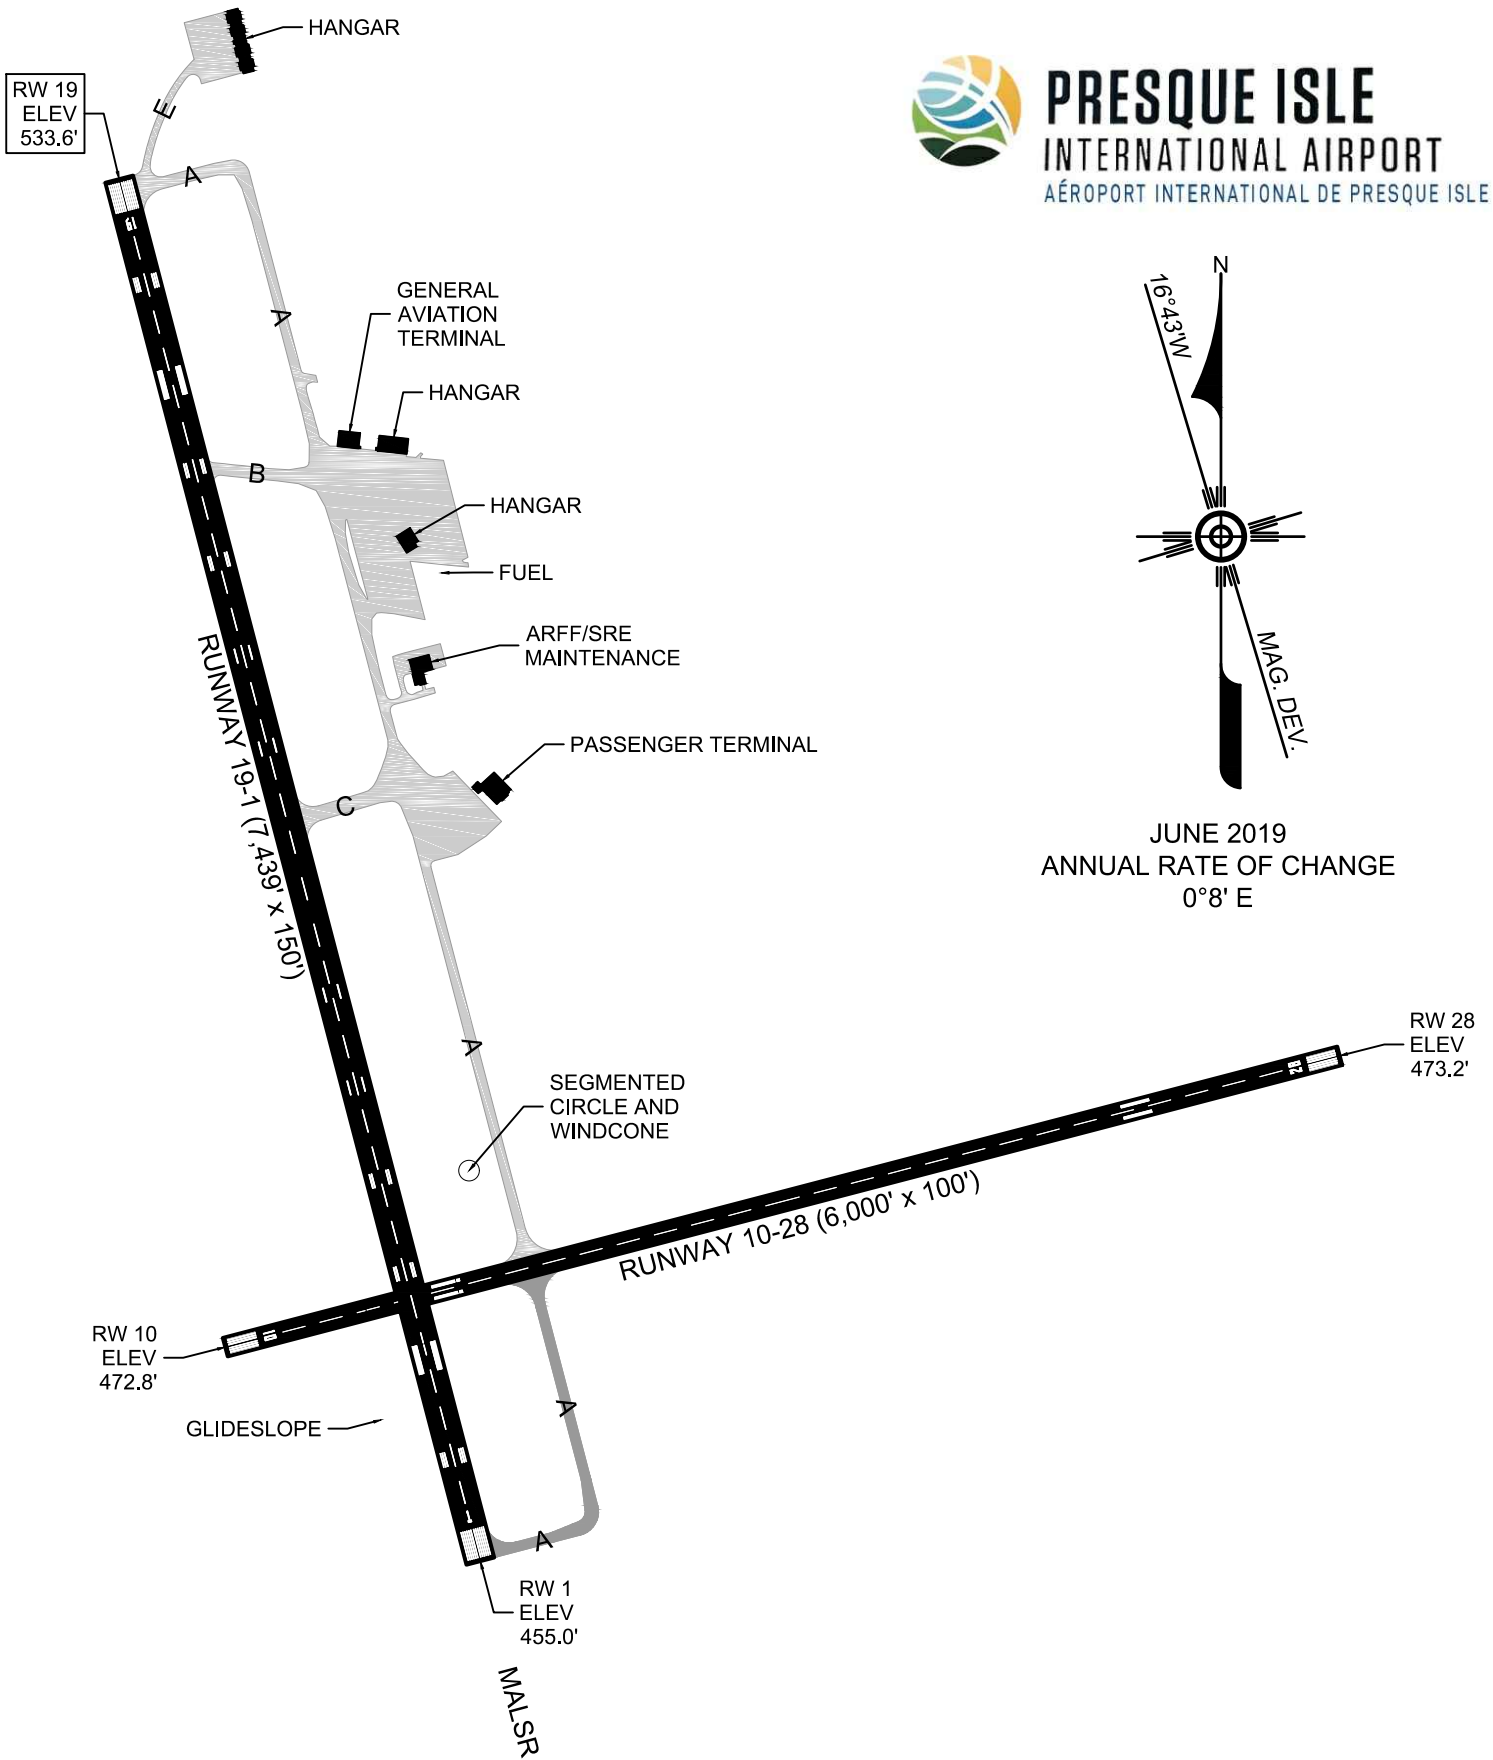

**PRESQUE ISLE**  
INTERNATIONAL AIRPORT  
AÉROPORT INTERNATIONAL DE PRESQUE ISLE

JUNE 2019  
ANNUAL RATE OF CHANGE  
0°8' E

# Airfield Diagram